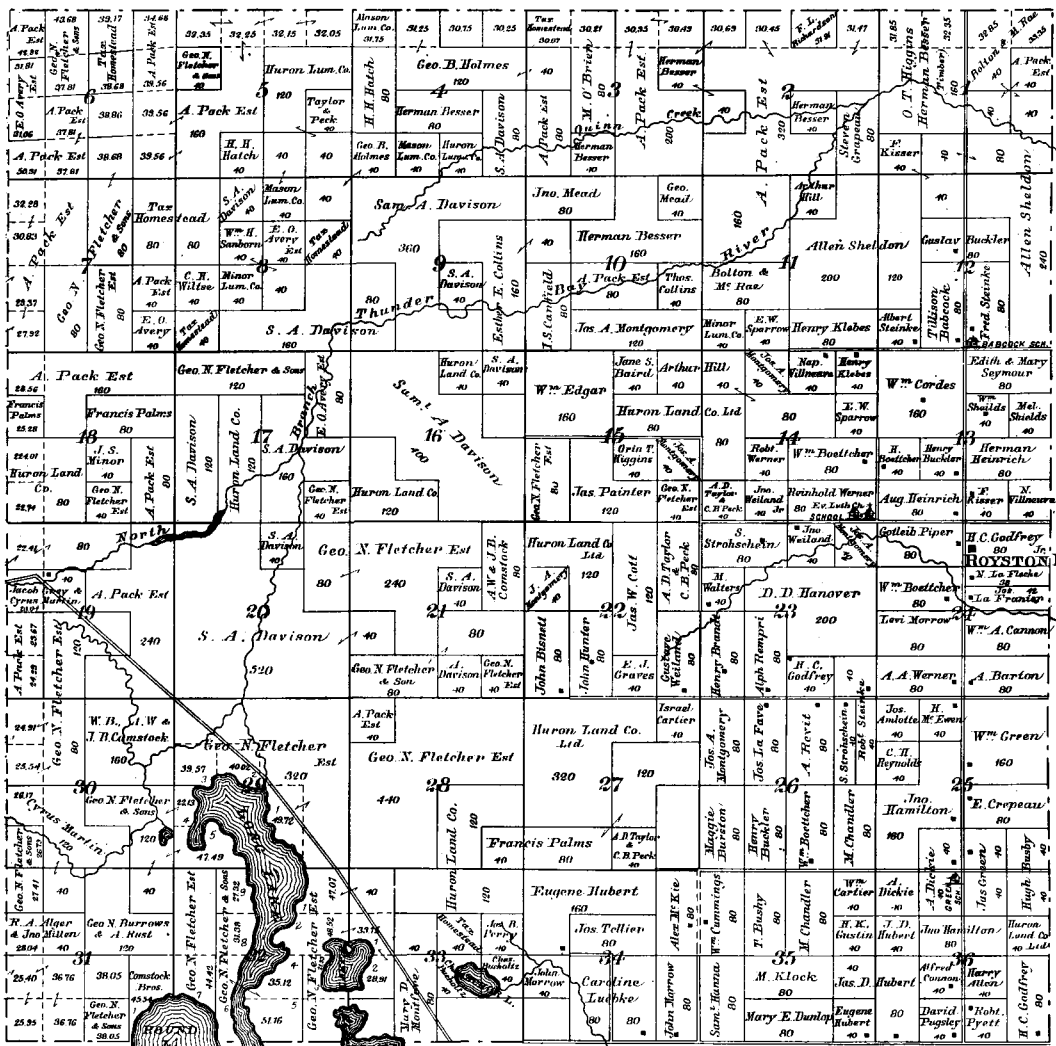

# Montmorency County: Township Boundaries 1903 and Present

Montmorency County, 1903:

Montmorency County, present:

# PLAT OF ALBERT

Township 29 North, Range 2 East.  
of the Michigan Meridian.

# PLAT OF RUST

Township 30 North, Range 4 East  
of the Michigan Meridian.

# PLAT OF MONTMORENCY

Township 32 North, Ranges 3&4 East.  
of the Michigan Meridian.

GODFREY P.O.