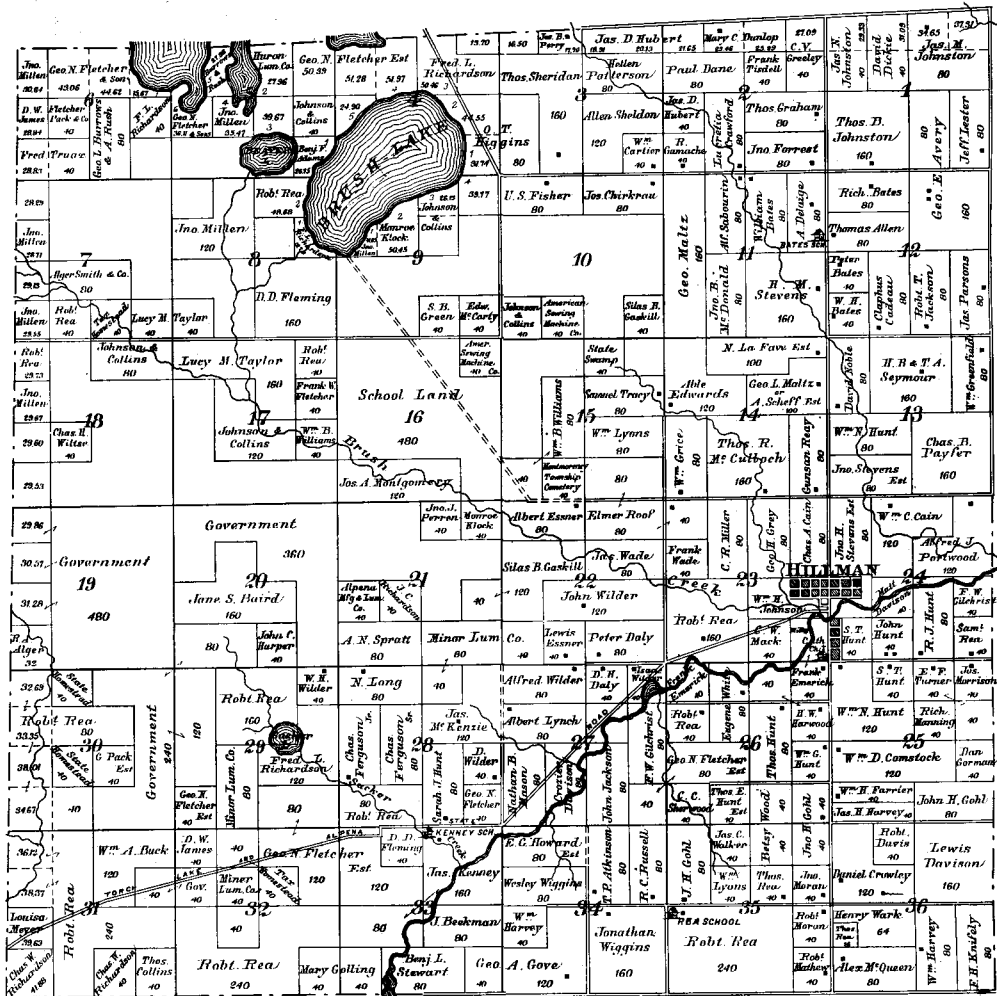

PLAT OF HILLMAN

Township 31 North, Range 4 East
of the Michigan Meridian.