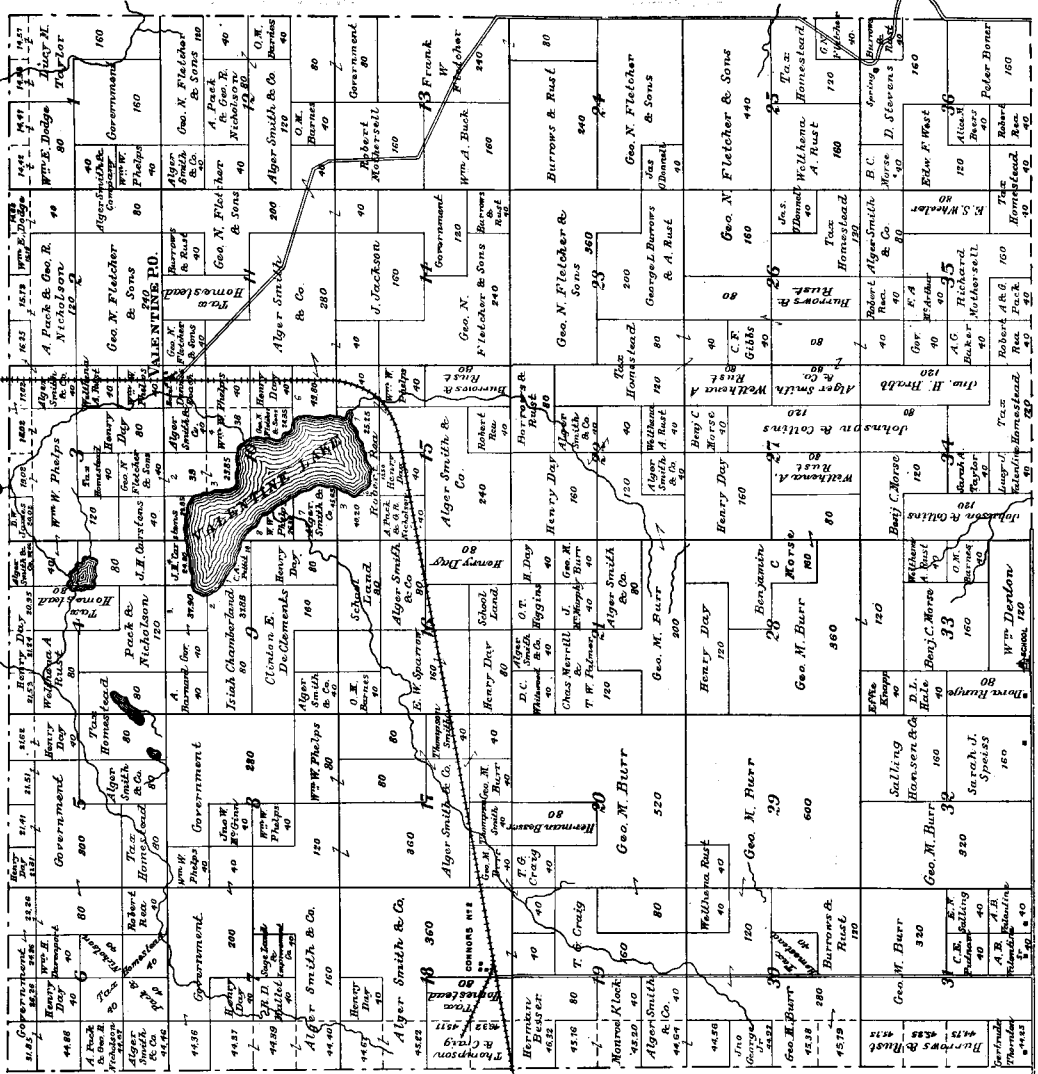

# Montmorency County: Township Boundaries 1903 and Present

Montmorency County, 1903:

Montmorency County, present:

# PLAT OF ALBERT

Township 29 North, Range 2 East.  
of the Michigan Meridian.

# RUST

Township 29 North, Ranges 38 & 4 East.  
of the Michigan Meridian.

# PLAT OF VIENNA

Township 31 North, Range 1 East.  
of the Michigan Meridian.