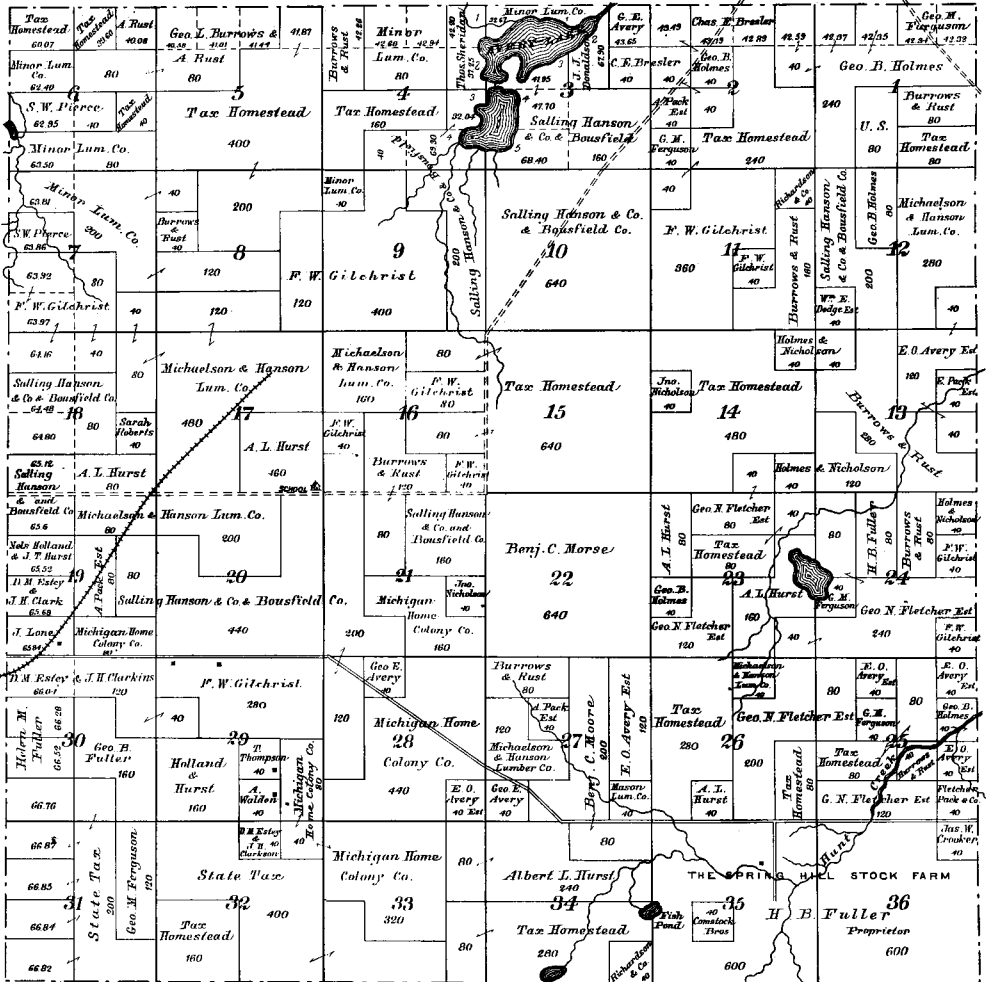

# Montmorency County: Township Boundaries 1903 and Present

Montmorency County, 1903:

Montmorency County, present:

# PLAT OF ALBERT

Township 29 North, Range 1 East  
of the Michigan Meridian.

Scale: 2 inches to the Mile.

School  
House

A. W. Marshall

# PLAT OF ALBERT

Township 29 North, Range 2 East.  
of the Michigan Meridian.

# PLAT OF RUST

Township 30 North, Range 4 East  
of the Michigan Meridian.