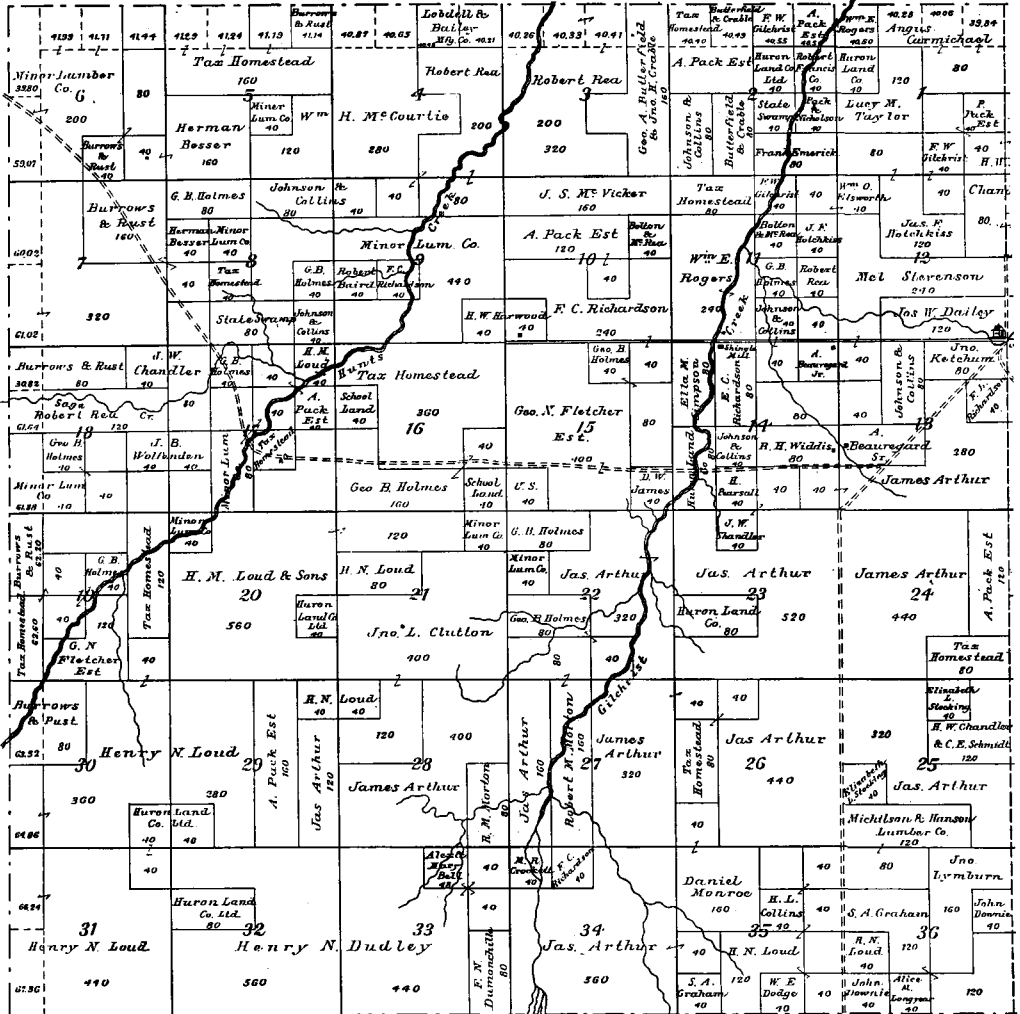

RUST

Township 29 North, Ranges 38 & 4 East.
of the Michigan Meridian.