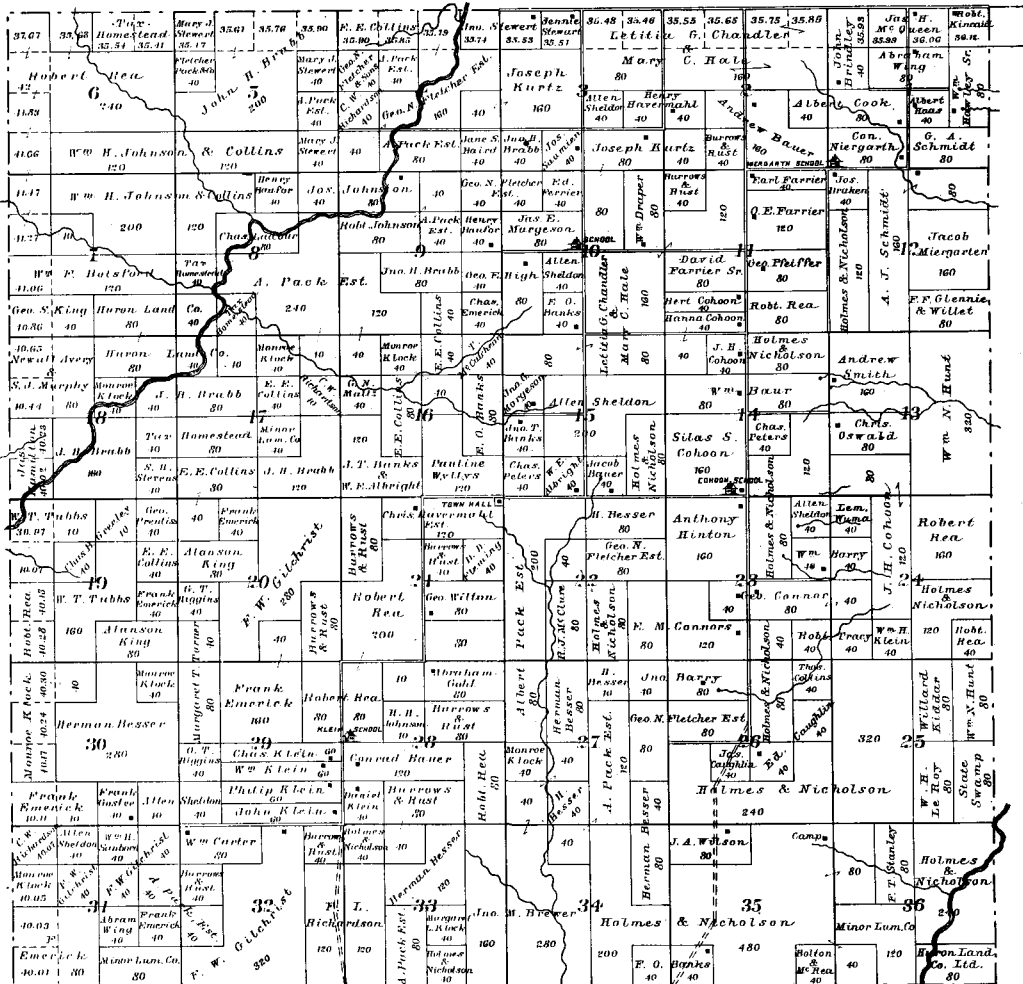

# PLAT OF ALBERT

Township 29 North, Range 2 East.  
of the Michigan Meridian.

# PLAT OF VIENNA

Township 31 North, Range 1 East.  
of the Michigan Meridian.

# PLAT OF HILLMAN

Township 30 North, Range 3 East  
of the Michigan Meridian.

# PLAT OF RUST

Township 30 North, Range 4 East  
of the Michigan Meridian.