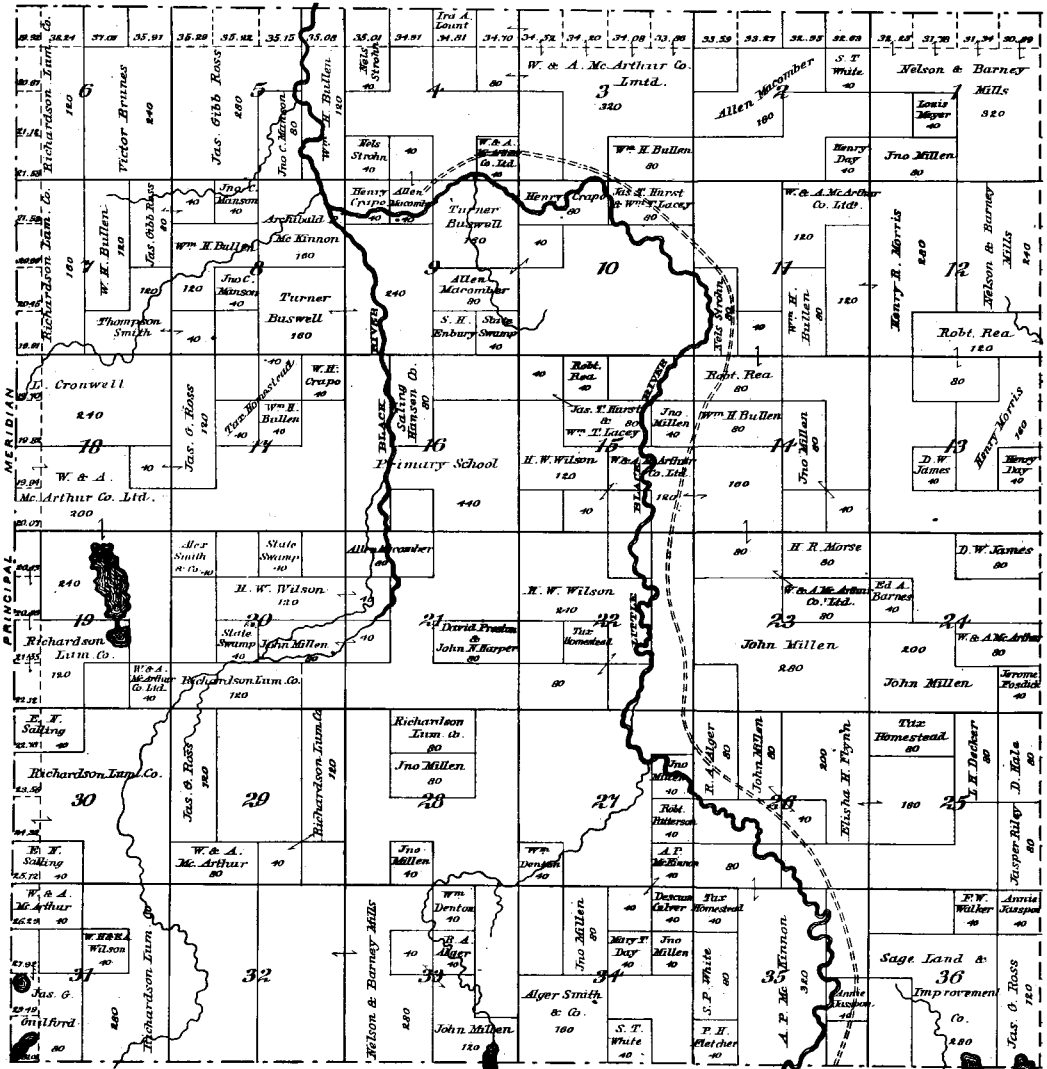

PLAT OF MONTMORENCY

Township 32 North, Ranges 1&2 East.
of the Michigan Meridian.