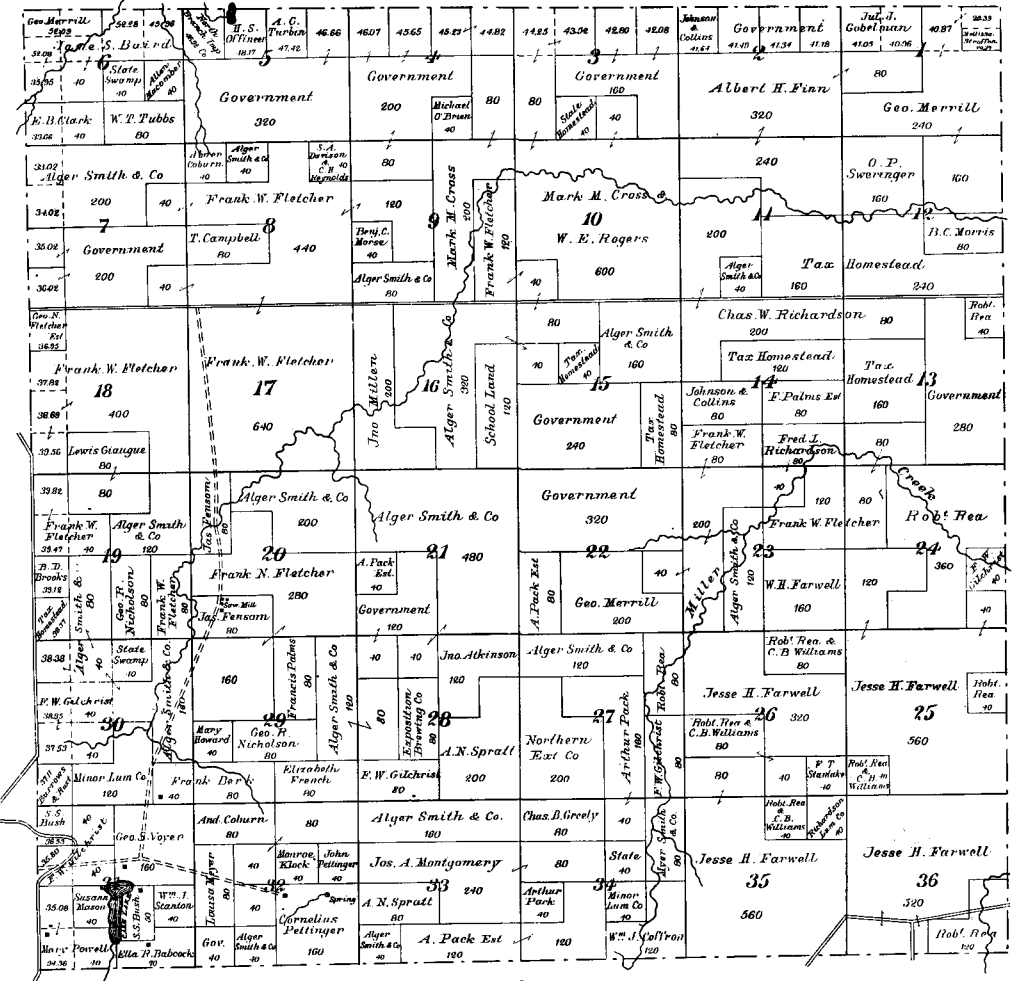

# Montmorency County: Township Boundaries 1903 and Present

Montmorency County, 1903:

Montmorency County, present:

# PLAT OF RUST

Township 30 North, Range 4 East  
of the Michigan Meridian.

# PLAT OF MONTMORENCY

Township 32 North, Ranges 3&4 East.  
of the Michigan Meridian.

GODFREY P.O.

# PLAT OF HILLMAN

Township 31 North, Range 3 East.  
of the Michigan Meridian.