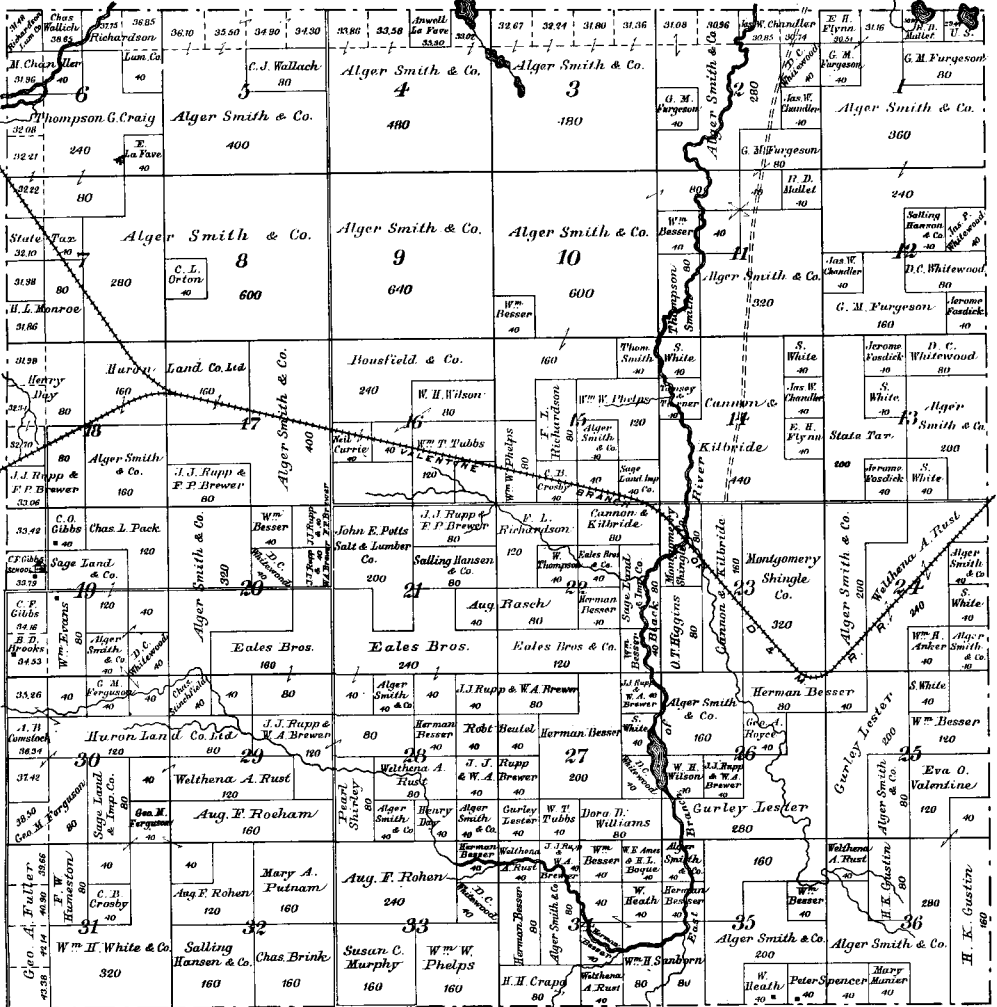

# Montmorency County: Township Boundaries 1903 and Present

Montmorency County, 1903:

Montmorency County, present:

# PLAT OF ALBERT

Township 29 North, Range 2 East.  
of the Michigan Meridian.

# RUST

Township 29 North, Ranges 38 & 4 East.  
of the Michigan Meridian.

# PLAT OF VIENNA

Township 31 North, Range 1 East.  
of the Michigan Meridian.